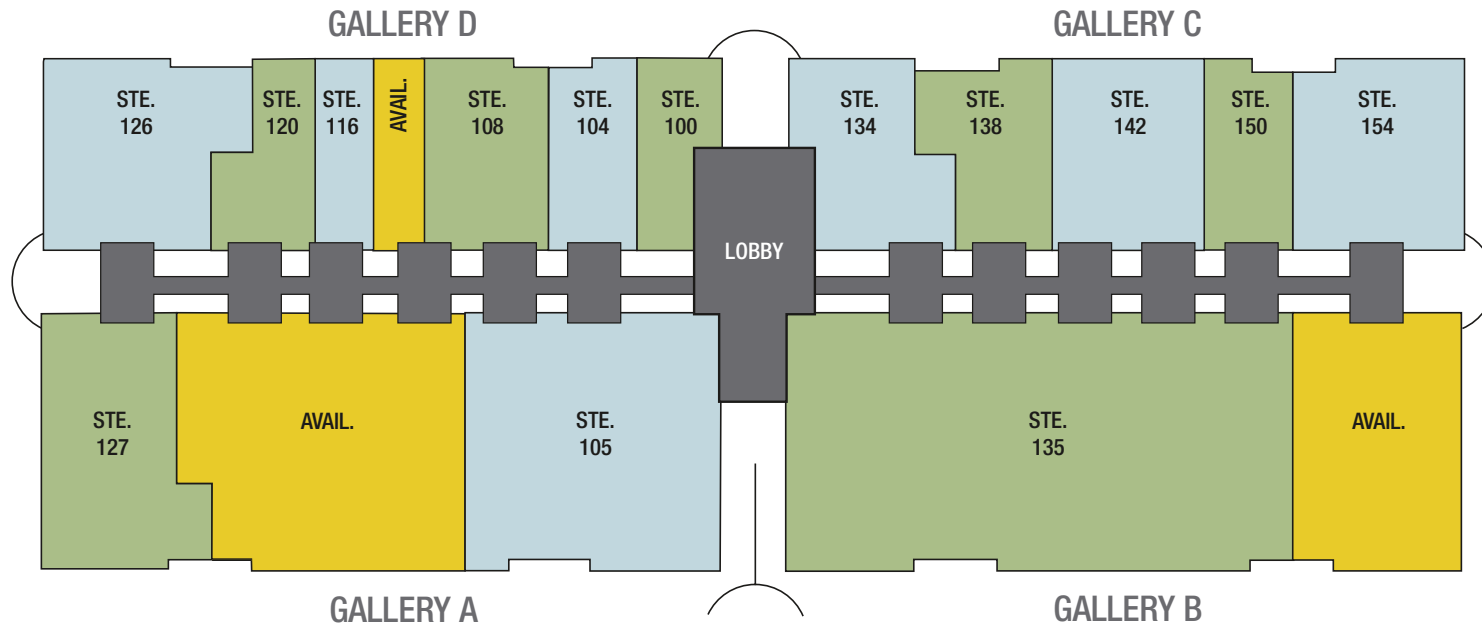

arizona design center

[SHOWROOM GUIDE]

Gallery A Showrooms		Gallery C Showrooms	
■ 127	8,885 RSF	■ 134	6,241 RSF
■ AVAIL.	17,020 RSF	■ 138	5,003 RSF
■ 105	15,361 RSF	■ 142	6,936 RSF
		■ 150	4,160 RSF
		■ 154	7,206 RSF
Gallery B Showrooms		Gallery D Showrooms	
■ 135	30,903 RSF	■ 126	8,366 RSF
■ AVAIL.	10,278 RSF	■ 120	3,696 RSF
		■ 116	2,674 RSF
		■ AVAIL.	2,312 RSF
		■ 106	5,701 RSF
		■ 104	3,777 RSF
		■ 100	3,337 RSF